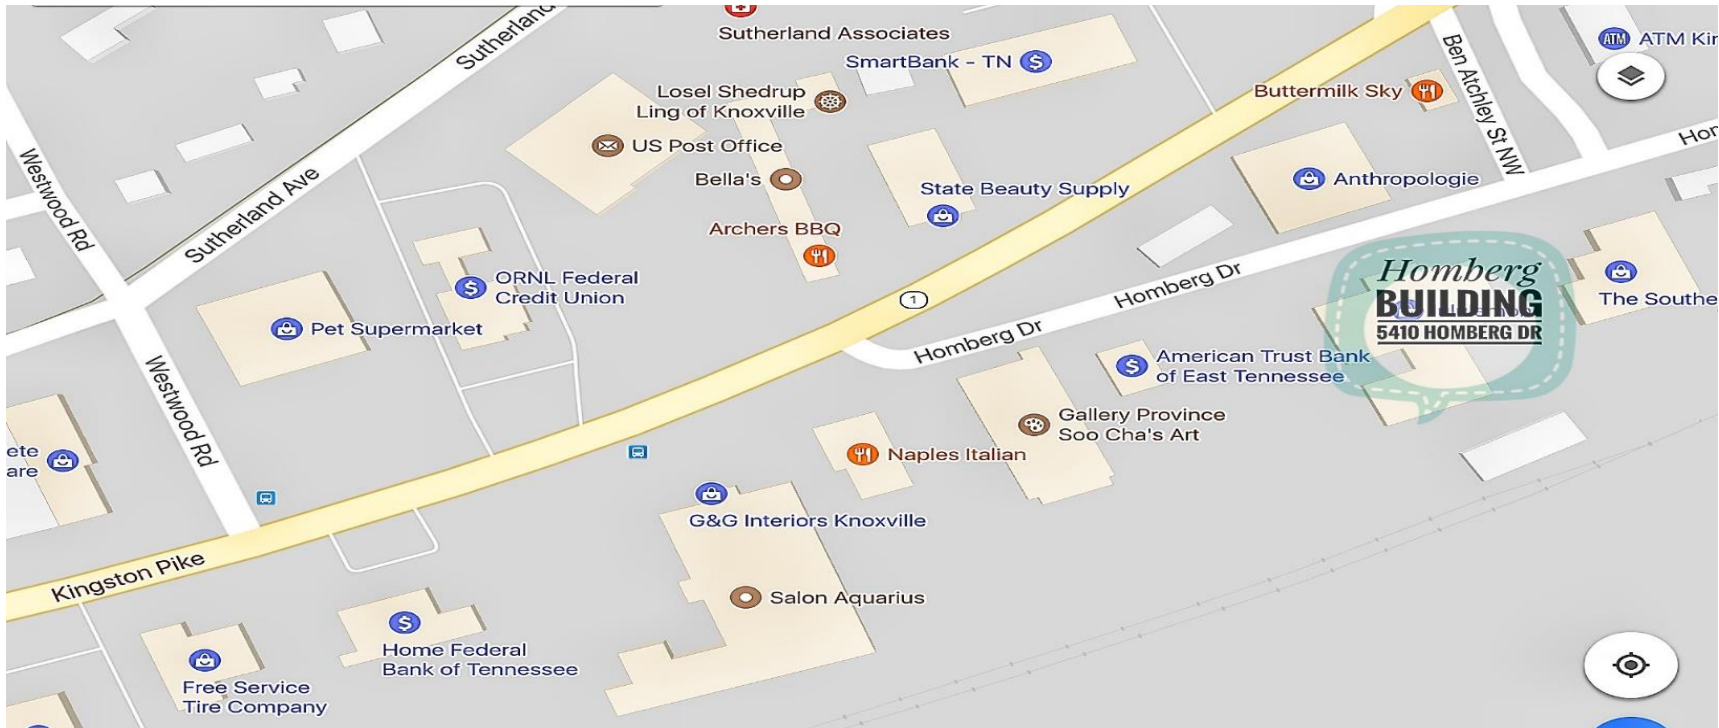

New office location: 3 July 2017 →

Homberg Building, Suite 22A
5410 Homberg Drive, Knoxville, TN 37919

Mon-Friday 8am-5pm

Use entrance **A**.

Please wait for me in the waiting area immediately to your right.